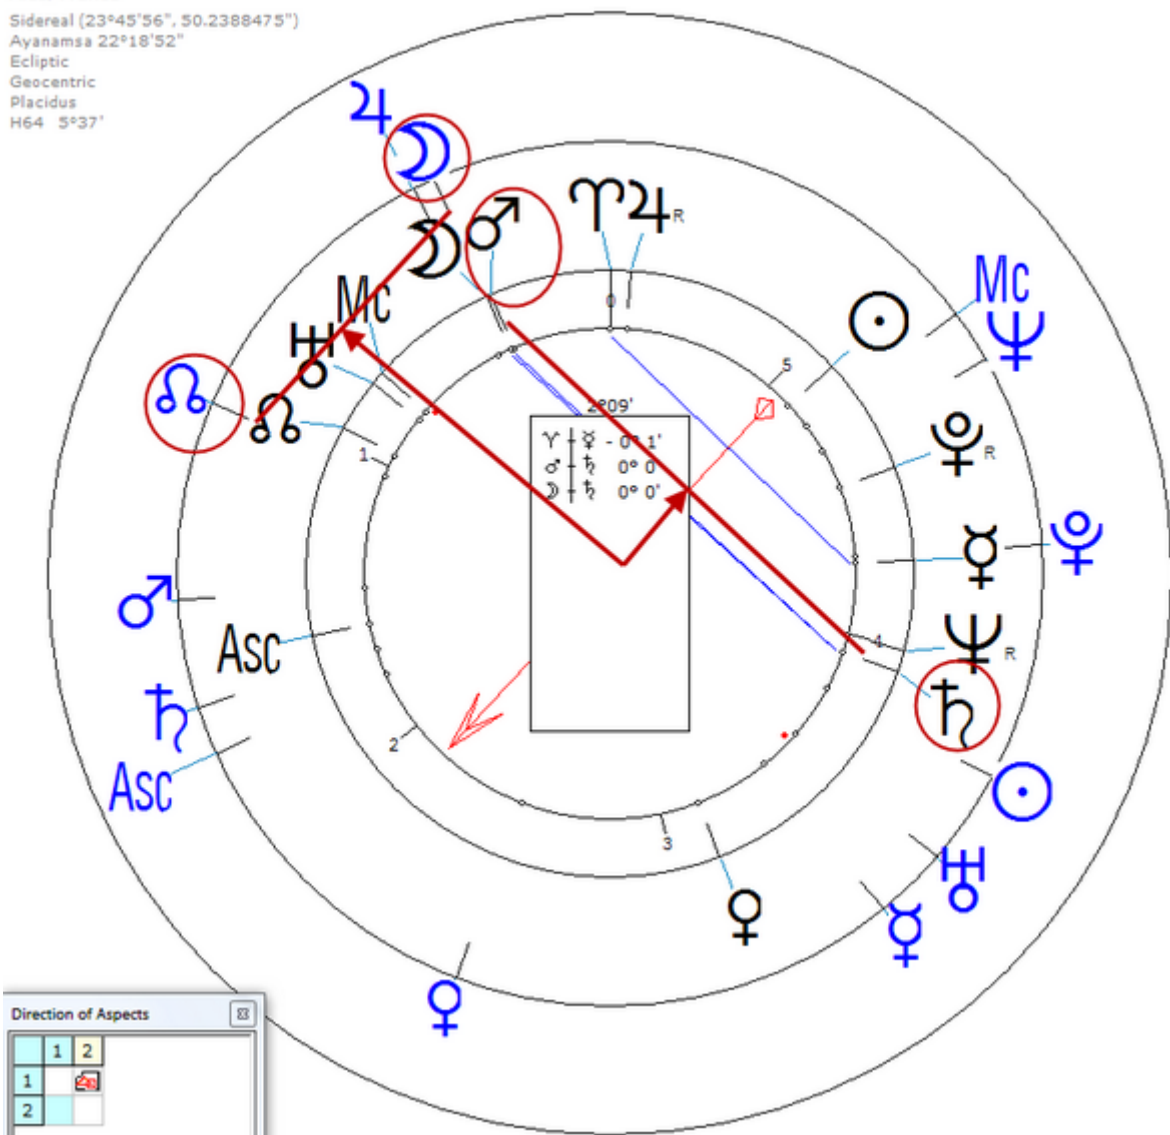

Larminat, Edgard de

29 November 1895 at 01:00 (= 01:00 AM)Alès, France, 44n08, 4e05
French general, who fought in two World Wars.

<https://www.astro.com/astro-databank/Larminat,_Edgard_de>

Larminat committed suicide on 1 July 1962 in Paris

Progressed Lunar Return (Harmonic 64)

Lunar ☾/♋ = ♂_n/♁_n

Larminat, Edgard de
29 November 1895 Fri 1:00 (GMT+0:09) 44n08 4e05
Alès, France

Sidereal (23°45'56", 50.2388475")
Ayanamsa 22°18'52"
Ecliptic
Geocentric
Placidus
H64 5°37'